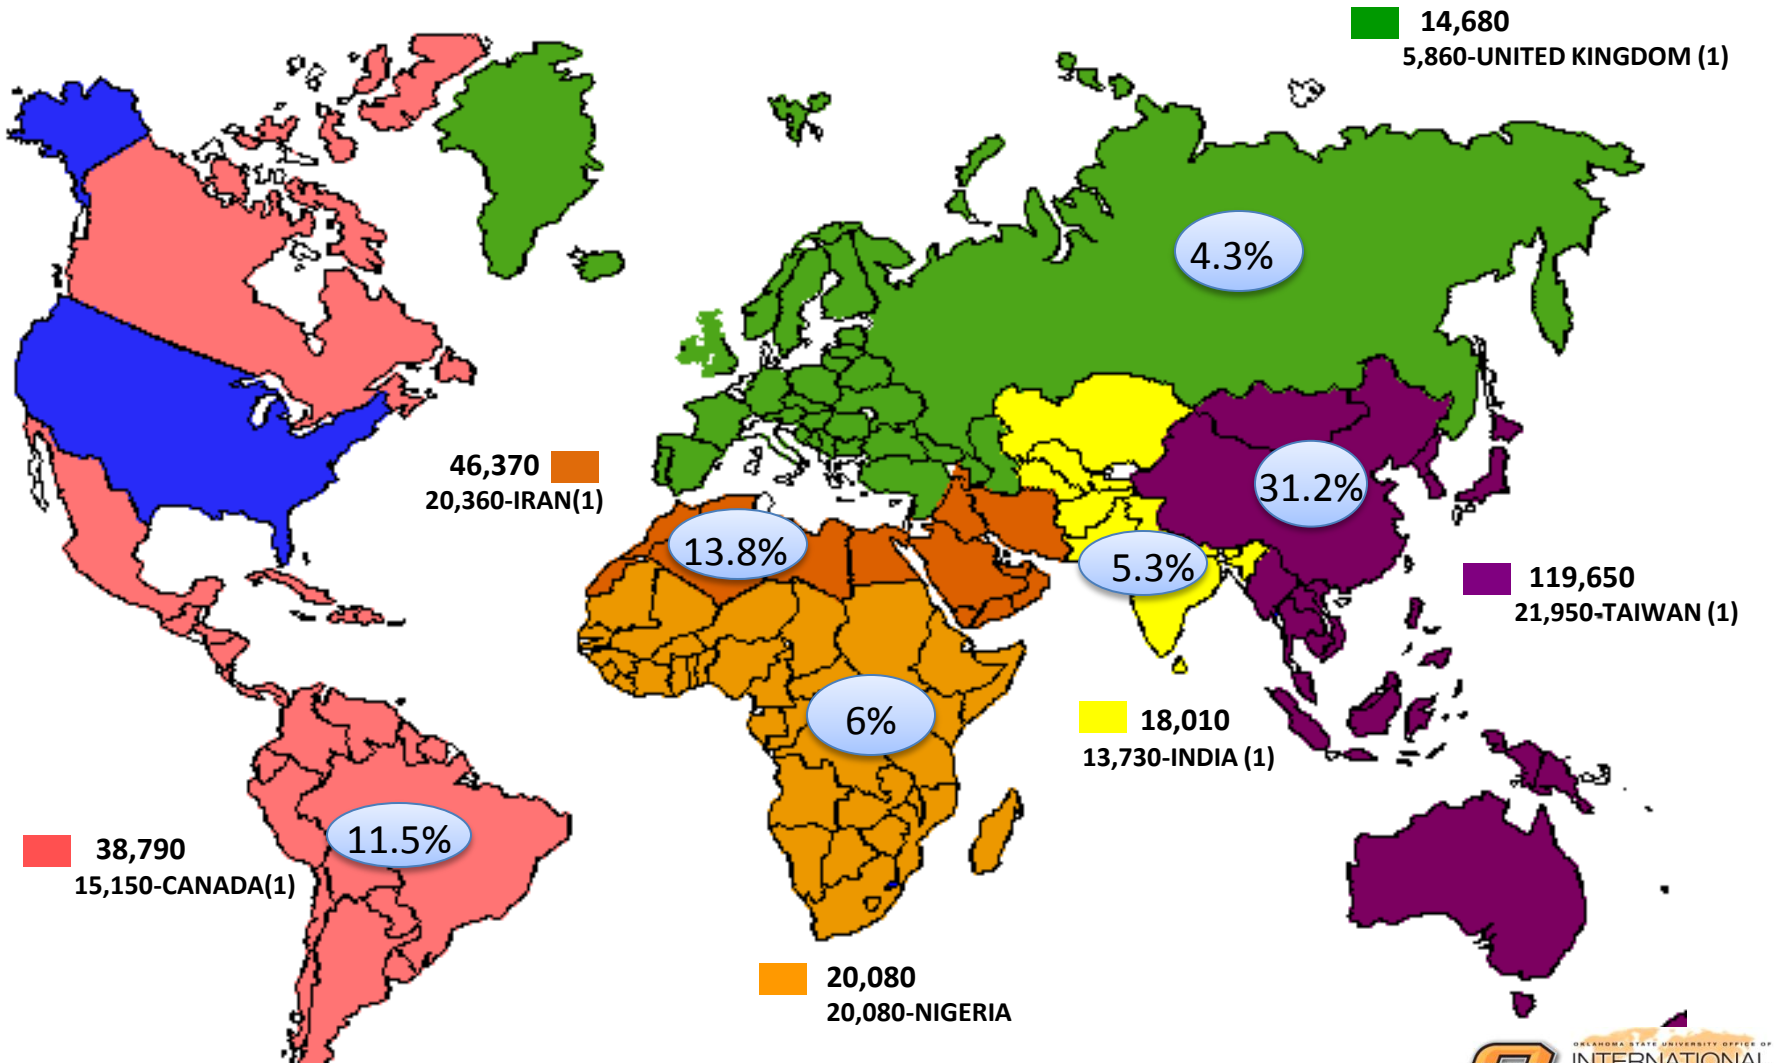

INTERNATIONAL STUDENT STATISTICS

30 YEAR TREND

OKLAHOMA STATE UNIVERSITY OFFICE OF
INTERNATIONAL
STUDENTS
& SCHOLARS

Fall 1983 IIE Distribution over Regions (Top 25)

	World Total	Top 25	% of Total
No. of Int'l Students	336,985	241,910	71.8%

Fall 2013 IIE Distribution over Regions (Top 25)

	World Total	Top 25	% of Total
No. of Int'l Students	819,644	673,992	82.2%

30 Year Trend OSU Int'l Students

FALL 1983(2009-OSU Overall)

Fall Semester	Total Int'l Students in the U.S.					OSU		
	Total Int'l Students	# of Countries	% of Total Int'l Enrollment	Leading Place of Origin	Total U.S. Students Study Abroad	OSU Ranking	Total Int'l Students	% of Total Int'l Enrollment
1983	338,890	188	2.8%	Iran (26,760)	30,552	13/70	2,009	9%

FALL 1993(1690-OSU Overall)

Fall Semester	Total Int'l Students in the U.S.				OSU			
	Total Int'l Students	# of Countries	% of Total Int'l Enrollment	Leading Place of Origin	Total U.S. Students Study Abroad	OSU Ranking	Total Int'l Students	% of Total Int'l Enrollment
1993	438,618	213	3.0%	Japan(45,276)	71,154	48/105	1,690	9%

OSU-5 Year Future Plan

Regions					
1. South America	2. Africa	3. Mid-East	4. Eurasia	5. South Asia	6. East Asia
Brazil	Ethiopia	Saudi Arabia	Russia	India	China
Mexico	Kenya	Iran	Europe-Exchanges	Afghanistan	South Korea
Venezuela	Nigeria	?	?	?	?