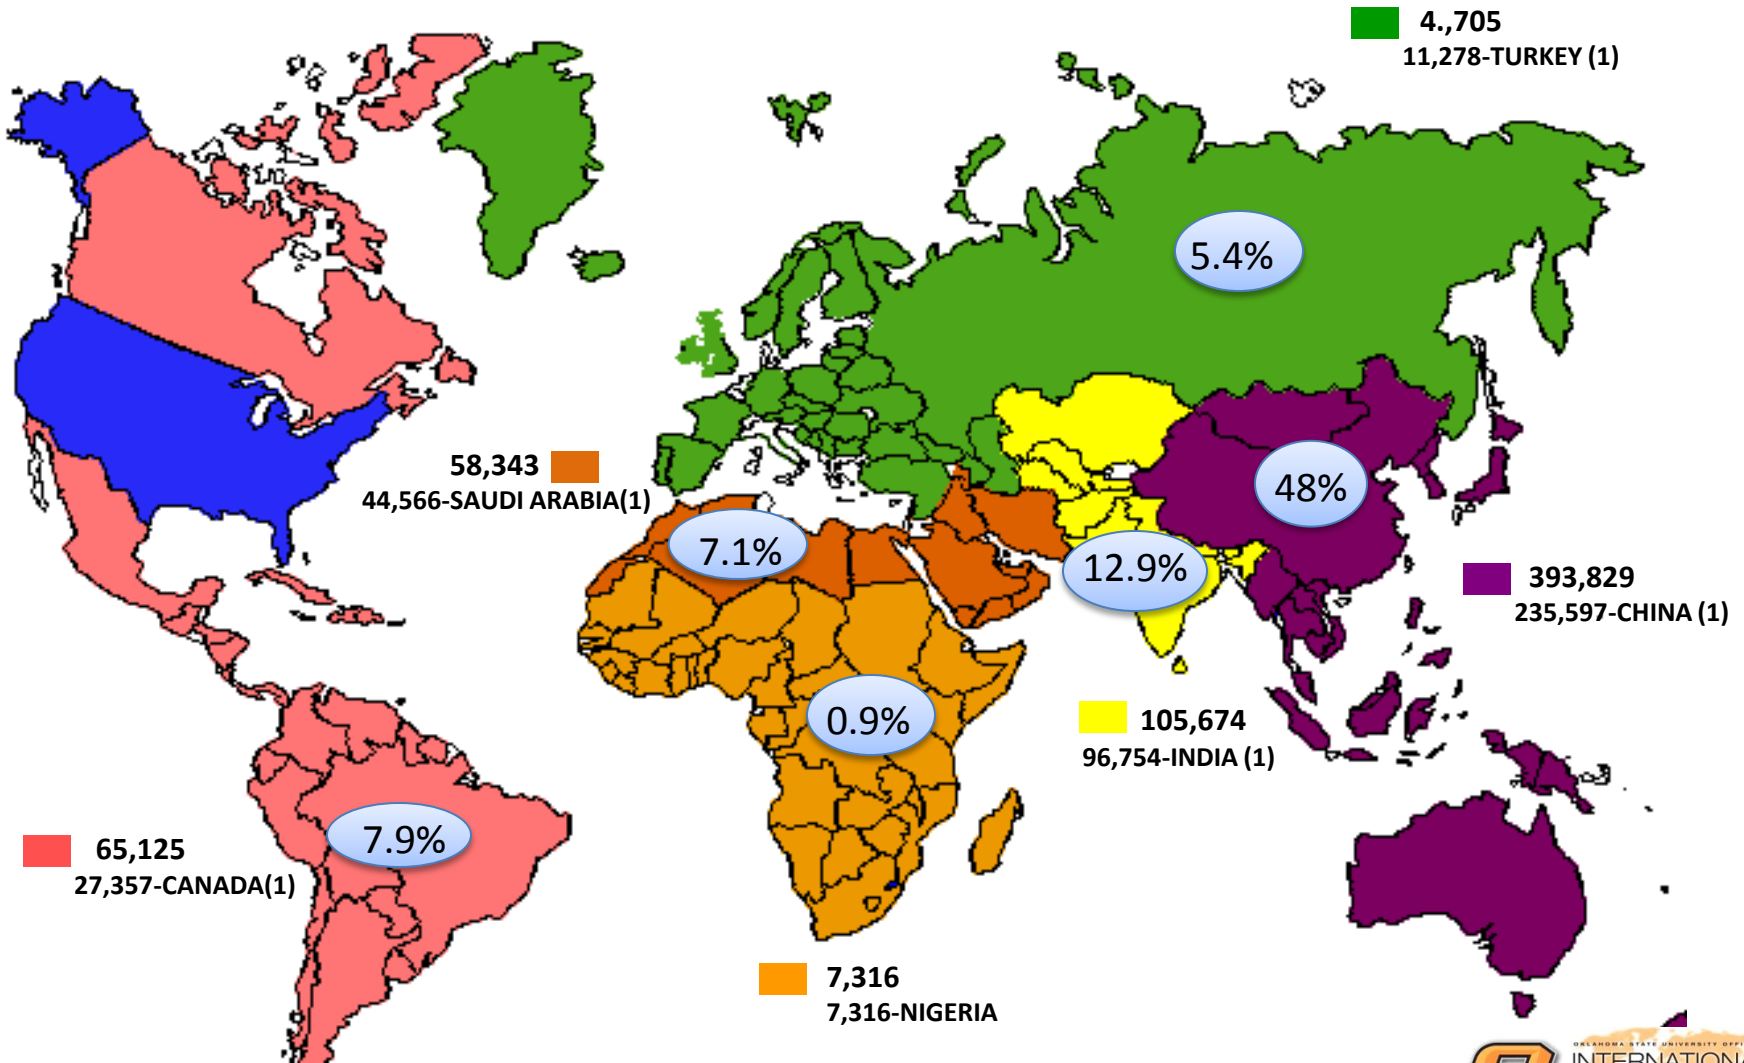

INTERNATIONAL STUDENT STATISTICS

30 YEAR TREND

OKLAHOMA STATE UNIVERSITY OFFICE OF
INTERNATIONAL
STUDENTS
& SCHOLARS

Fall 1983 IIE Distribution over Regions (Top 25)

	World Total	Top 25	% of Total
No. of Int'l Students	336,985	241,910	71.8%

Fall 2013 IIE Distribution over Regions (Top 25)

	World Total	Top 25	% of Total
No. of Int'l Students	819,644	673,992	82.2%

30 Year Trend OSU Int'l Students

FALL 1983(2009-OSU Overall)

Fall Semester	Total Int'l Students in the U.S.					OSU		
	Total Int'l Students	# of Countries	% of Total Int'l Enrollment	Leading Place of Origin	Total U.S. Students Study Abroad	OSU Ranking	Total Int'l Students	% of Total Int'l Enrollment
1983	338,890	188	2.8%	Iran (26,760)	30,552	13/70	2,009	9%

FALL 1993(1690-OSU Overall)

Fall Semester	Total Int'l Students in the U.S.				OSU			
	Total Int'l Students	# of Countries	% of Total Int'l Enrollment	Leading Place of Origin	Total U.S. Students Study Abroad	OSU Ranking	Total Int'l Students	% of Total Int'l Enrollment
1993	438,618	213	3.0%	Japan(45,276)	71,154	48/105	1,690	9%

OSU-5 Year Future Plan

Regions					
1. South America	2. Africa	3. Mid-East	4. Eurasia	5. South Asia	6. East Asia
Brazil	Ethiopia	Saudi Arabia	Russia	India	China
Mexico	Kenya	Iran	Europe-Exchanges	Afghanistan	South Korea
Venezuela	Nigeria	?	?	?	?