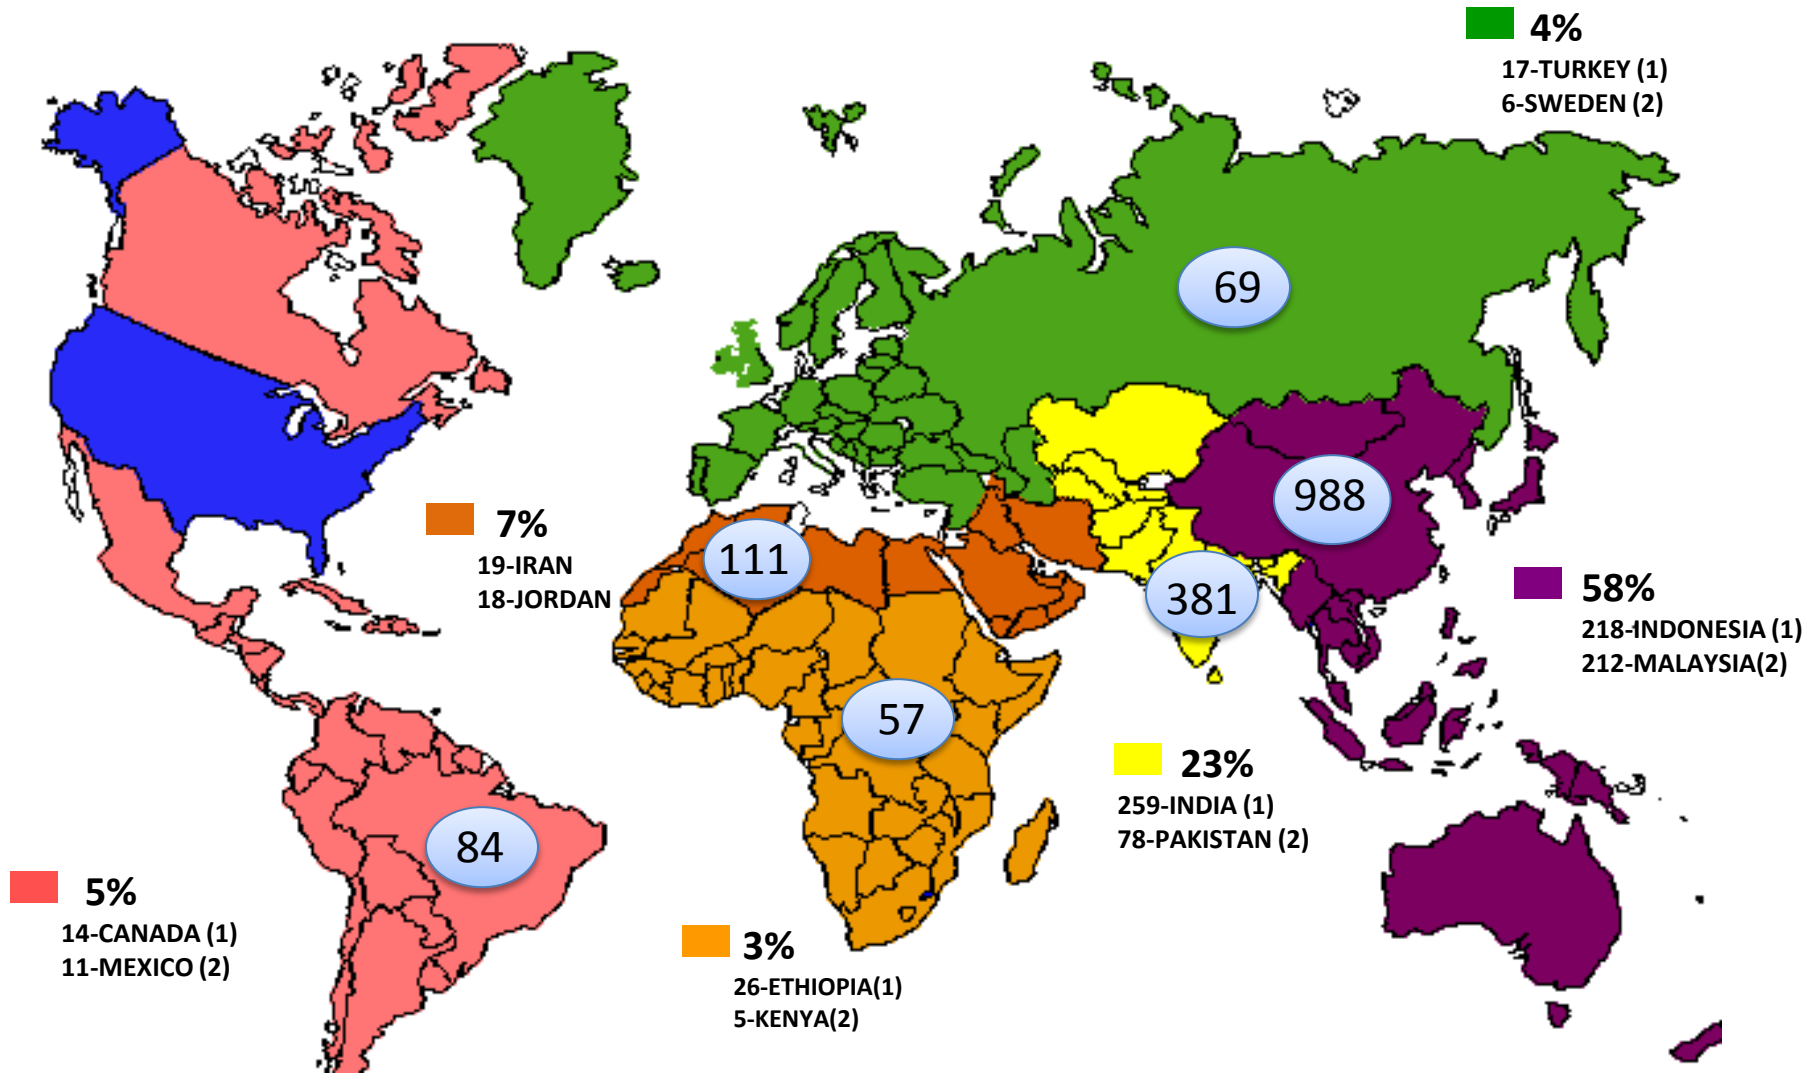

INTERNATIONAL STUDENT STATISTICS

30 YEAR TREND

OKLAHOMA STATE UNIVERSITY OFFICE OF
INTERNATIONAL
STUDENTS
& SCHOLARS

Fall 1983 IIE Distribution over Regions (Top 25)

	World Total	Top 25	% of Total
No. of Int'l Students	336,985	241,910	71.8%

Fall 2013 IIE Distribution over Regions (Top 25)

	World Total	Top 25	% of Total
No. of Int'l Students	819,644	673,992	82.2%

30 Year Trend OSU Int'l Students

FALL 1983(2009-OSU Overall)

Fall Semester	Total Int'l Students in the U.S.					OSU		
	Total Int'l Students	# of Countries	% of Total Int'l Enrollment	Leading Place of Origin	Total U.S. Students Study Abroad	OSU Ranking	Total Int'l Students	% of Total Int'l Enrollment
1983	338,890	188	2.8%	Iran (26,760)	30,552	13/70	2,009	9%

FALL 1993(1690-OSU Overall)

Fall Semester	Total Int'l Students in the U.S.				OSU			
	Total Int'l Students	# of Countries	% of Total Int'l Enrollment	Leading Place of Origin	Total U.S. Students Study Abroad	OSU Ranking	Total Int'l Students	% of Total Int'l Enrollment
1993	438,618	213	3.0%	Japan(45,276)	71,154	48/105	1,690	9%

OSU-5 Year Future Plan

Regions					
1. South America	2. Africa	3. Mid-East	4. Eurasia	5. South Asia	6. East Asia
Brazil	Ethiopia	Saudi Arabia	Russia	India	China
Mexico	Kenya	Iran	Europe-Exchanges	Afghanistan	South Korea
Venezuela	Nigeria	?	?	?	?