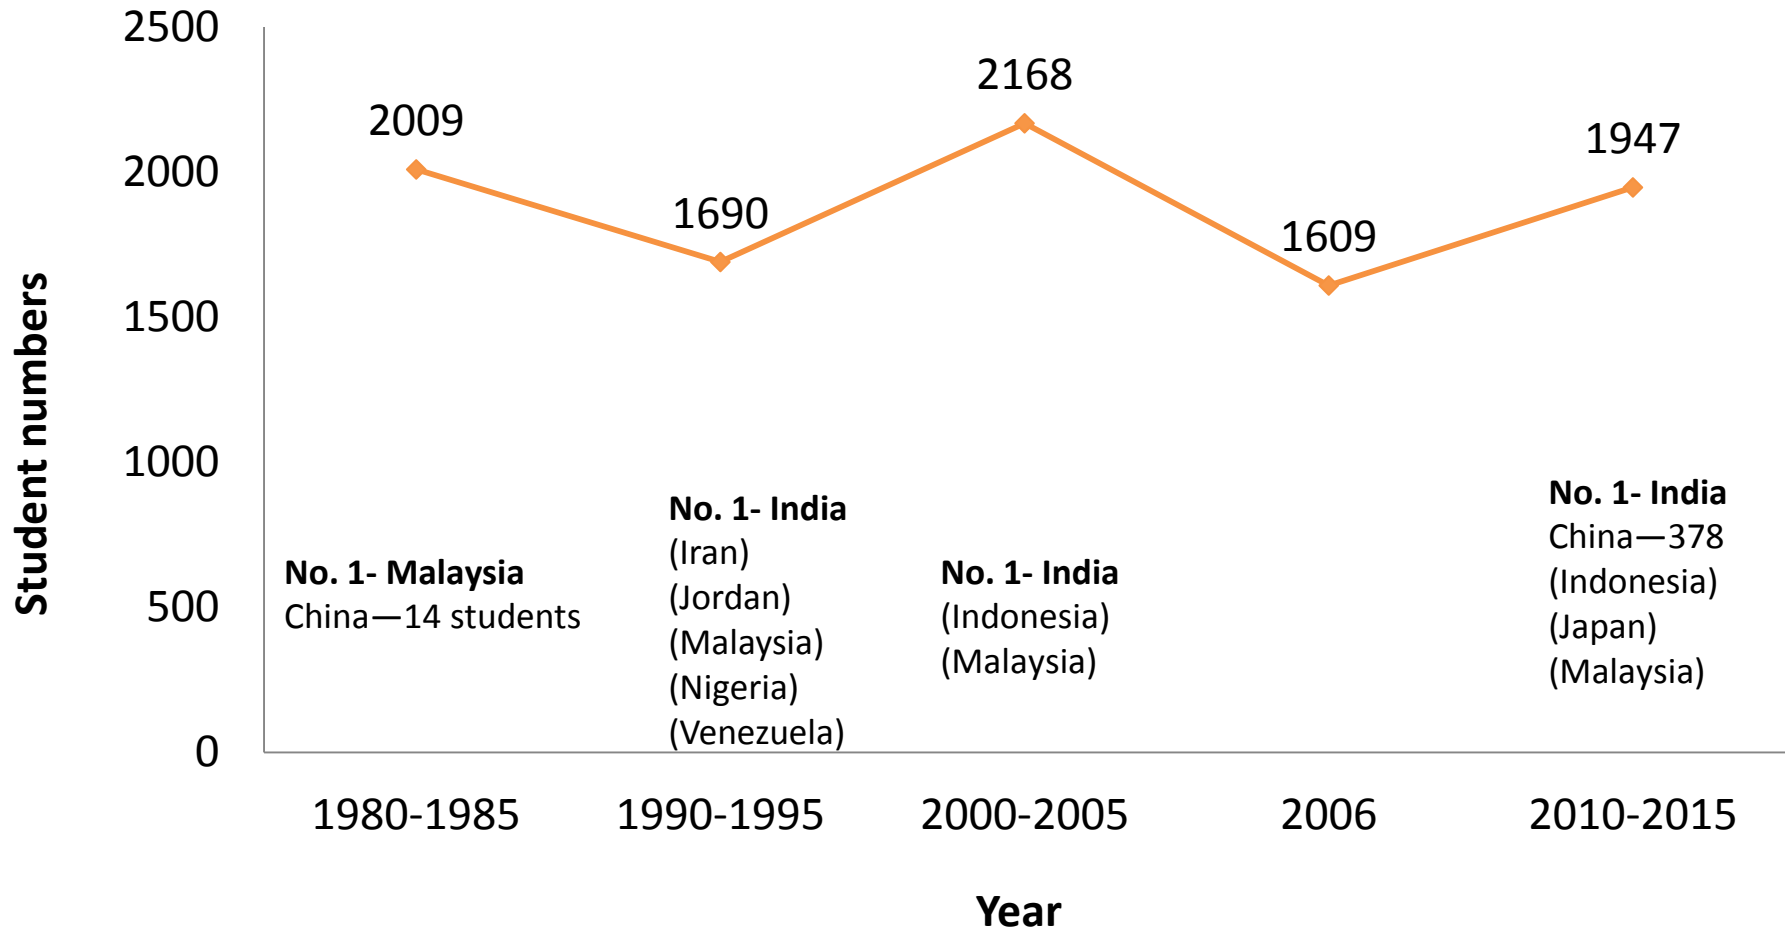

INTERNATIONAL STUDENT STATISTICS

30 YEAR TREND

OKLAHOMA STATE UNIVERSITY OFFICE OF
INTERNATIONAL
STUDENTS
& SCHOLARS

Fall 1983 IIE Distribution over Regions (Top 25)

	World Total	Top 25	% of Total
No. of Int'l Students	336,985	241,910	71.8%

Fall 2013 IIE Distribution over Regions (Top 25)

	World Total	Top 25	% of Total
No. of Int'l Students	819,644	673,992	82.2%

30 Year Trend OSU Int'l Students

FALL 1983(2009-OSU Overall)

Fall Semester	Total Int'l Students in the U.S.					OSU		
	Total Int'l Students	# of Countries	% of Total Int'l Enrollment	Leading Place of Origin	Total U.S. Students Study Abroad	OSU Ranking	Total Int'l Students	% of Total Int'l Enrollment
1983	338,890	188	2.8%	Iran (26,760)	30,552	13/70	2,009	9%

FALL 1993(1690-OSU Overall)

Fall Semester	Total Int'l Students in the U.S.				OSU			
	Total Int'l Students	# of Countries	% of Total Int'l Enrollment	Leading Place of Origin	Total U.S. Students Study Abroad	OSU Ranking	Total Int'l Students	% of Total Int'l Enrollment
1993	438,618	213	3.0%	Japan(45,276)	71,154	48/105	1,690	9%

Open Doors report—Total Int'l Students in the U.S.

Open Doors	Institute of Int'l Education				U.S. Students Abroad	OSU		
	Fall Semester	Total Int'l Students	# of Countries	% of Total Int'l Enrollment		Leading Place of Origin	Total Numbers	OSU Ranking
1983	338,890	188	2.8%	Iran (26,760)	30,552	13/70	2,009	9%
1993	438,618	213	3.0%	Japan (45,276)	71,154	48/105	1,690	9%
2003	586,323	219	3.5%	India (74,603)	160,920	45/153	2,168	9%
2013	819,644	220	3.4%	China (235,597)	283,332	93/214	1,947	8%