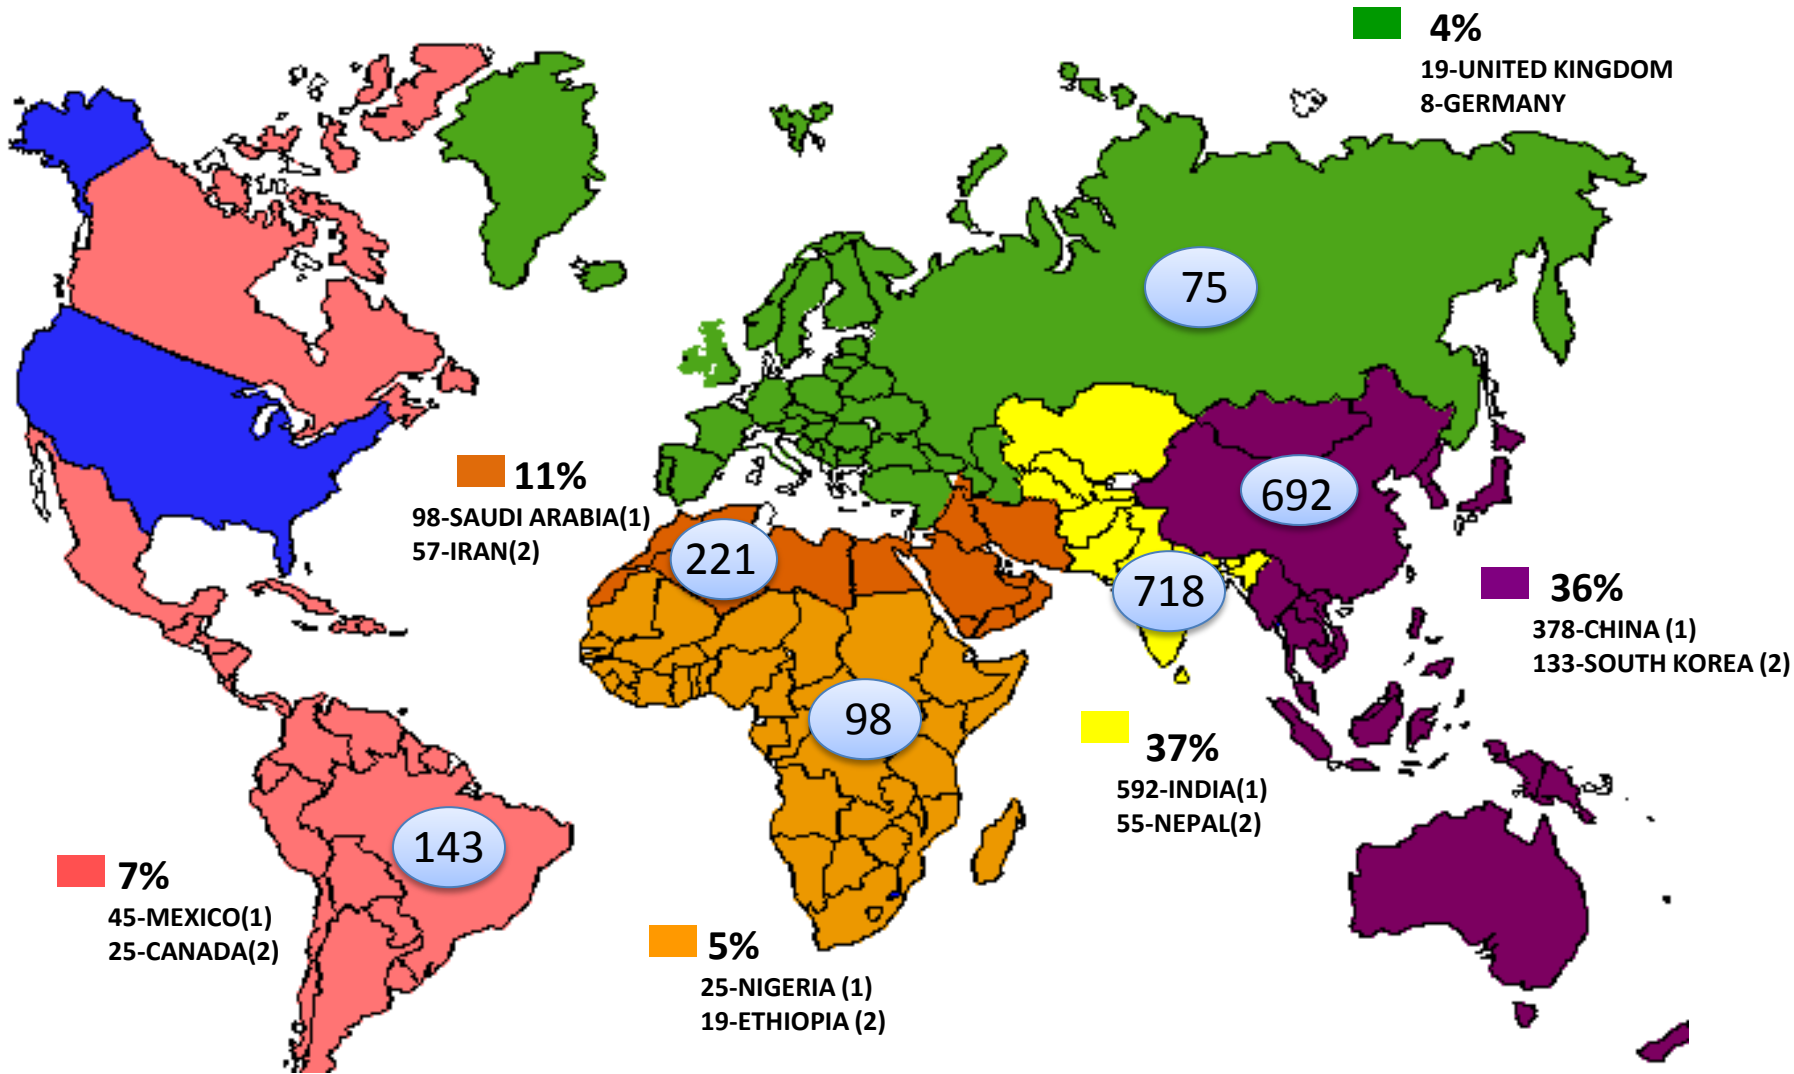

FALL 2013(1947-OSU Overall)

Fall Semester	Total Int'l Students in the U.S.					OSU		
	Total Int'l Students	# of Countries	% of Total Int'l Enrollment	Leading Place of Origin	Total U.S. Students Study Abroad	OSU Ranking	Total Int'l Students	% of Total Int'l Enrollment
2013	819,644	220	3.4%	China(235,597)	283,332	93/214	1,947	8%