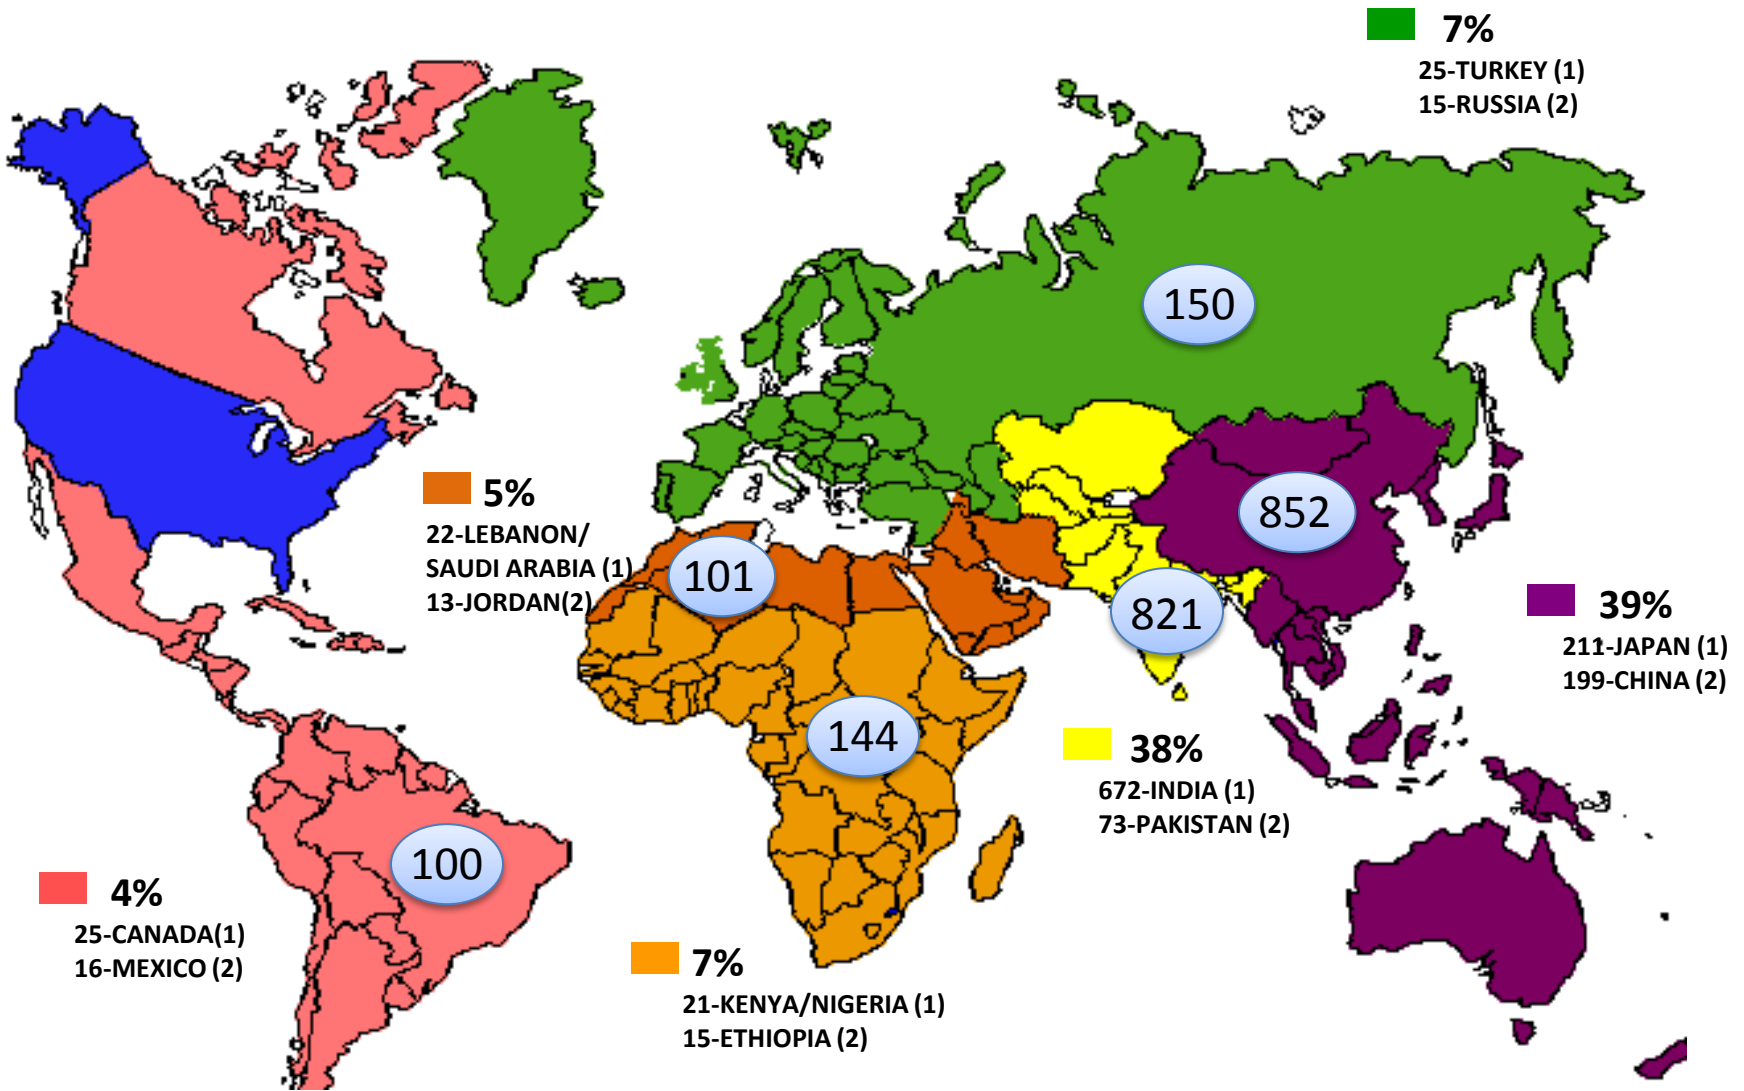

FALL 2003 (2168-OSU Overall)

Total Int'l Students in the U.S.						OSU		
Fall Semester	Total Int'l Students	# of Countries	% of Total Int'l Enrollment	Leading Place of Origin	Total U.S. Students Study Abroad	OSU Ranking	Total Int'l Students	% of Total Int'l Enrollment
2003	586,323	219	3.5%	India(74,603)	160,920	45/153	2,168	9%