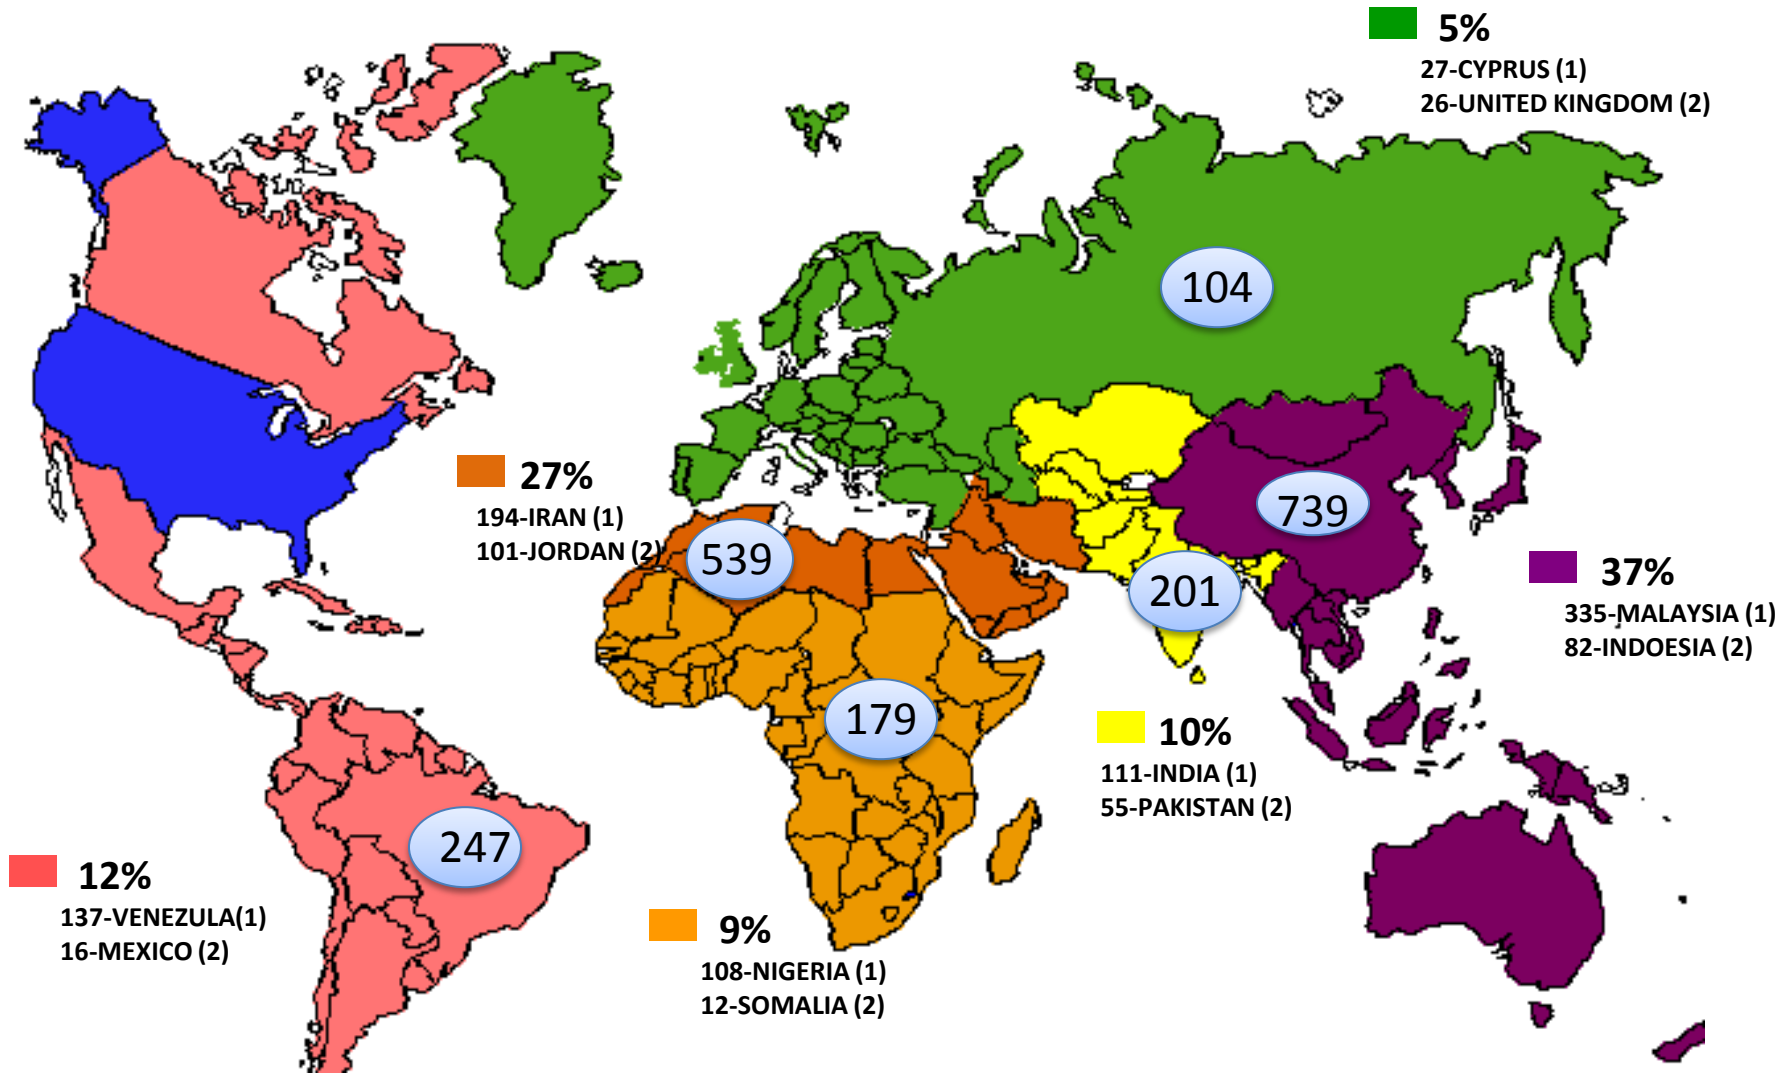

INTERNATIONAL STUDENT STATISTICS

30 YEAR TREND

OKLAHOMA STATE UNIVERSITY OFFICE OF
INTERNATIONAL
STUDENTS
& SCHOLARS

Fall 1983 IIE Distribution over Regions (Top 25)

	World Total	Top 25	% of Total
No. of Int'l Students	336,985	241,910	71.8%

Fall 2013 IIE Distribution over Regions (Top 25)

	World Total	Top 25	% of Total
No. of Int'l Students	819,644	673,992	82.2%

30 Year Trend OSU Int'l Students

FALL 1983(2009-OSU Overall)

Fall Semester	Total Int'l Students in the U.S.					OSU		
	Total Int'l Students	# of Countries	% of Total Int'l Enrollment	Leading Place of Origin	Total U.S. Students Study Abroad	OSU Ranking	Total Int'l Students	% of Total Int'l Enrollment
1983	338,890	188	2.8%	Iran (26,760)	30,552	13/70	2,009	9%

FALL 1993(1690-OSU Overall)

Fall Semester	Total Int'l Students in the U.S.				OSU			
	Total Int'l Students	# of Countries	% of Total Int'l Enrollment	Leading Place of Origin	Total U.S. Students Study Abroad	OSU Ranking	Total Int'l Students	% of Total Int'l Enrollment
1993	438,618	213	3.0%	Japan(45,276)	71,154	48/105	1,690	9%

OSU-5 Year Future Plan

Regions					
1. South America	2. Africa	3. Mid-East	4. Eurasia	5. South Asia	6. East Asia
Brazil	Ethiopia	Saudi Arabia	Russia	India	China
Mexico	Kenya	Iran	Europe-Exchanges	Afghanistan	South Korea
Venezuela	Nigeria	?	?	?	?